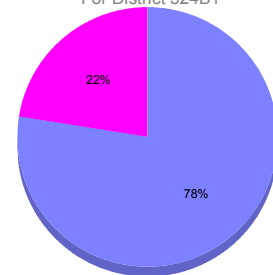

Membership Results 2011-2012

Goal, New, Dropped, Gain/Loss

Comparison of Membership Gain/Loss

Current Year Compared to the Previous Year

Gender Comparison 2010-2011

For District 324B1

Oct/Nov/Dec

■ Male ■ Female