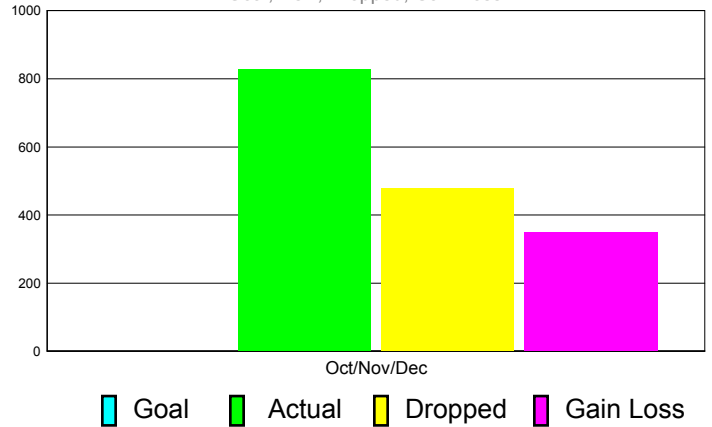

Membership Results 2011-2012

Goal, New, Dropped, Gain/Loss