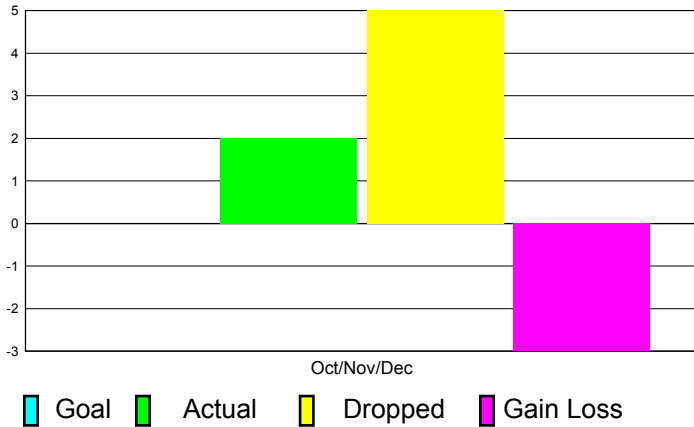

GMT Reports for District (or Undistricted) **District 324B1**

GMT: M NAGARAJAN

Location: INDIA

GMT CA: 6

CLUBS

**Club Results
2011-2012**

**Clubs
2010-2011**

Month	New Club Goal	Actual New Clubs	Actual Dropped Clubs	Gain/Loss of Clubs	Gain/Loss of Clubs
Oct/Nov/Dec	0	2	5	-3	-5
Totals	0	2	5	-3	-5

Club Results 2011-2012

Goal, New, Dropped, Gain/Loss

Comparison of Club Gain/Loss

Current Year Compared to the Previous Year

YTD Status Quo Clubs 2010-2011

Status Quo Clubs Compared to Status Quo Members

MEMBERSHIP

**Membership Results
2011-2012**

**Membership
2010-2011**

Month	Net Memb Goal	Actual New Memb	Actual Dropped Memb	Gain/Loss of Memb	Gain/ Loss of Memb
Oct/Nov/Dec	0	828	479	349	66
Totals	0	828	479	349	66